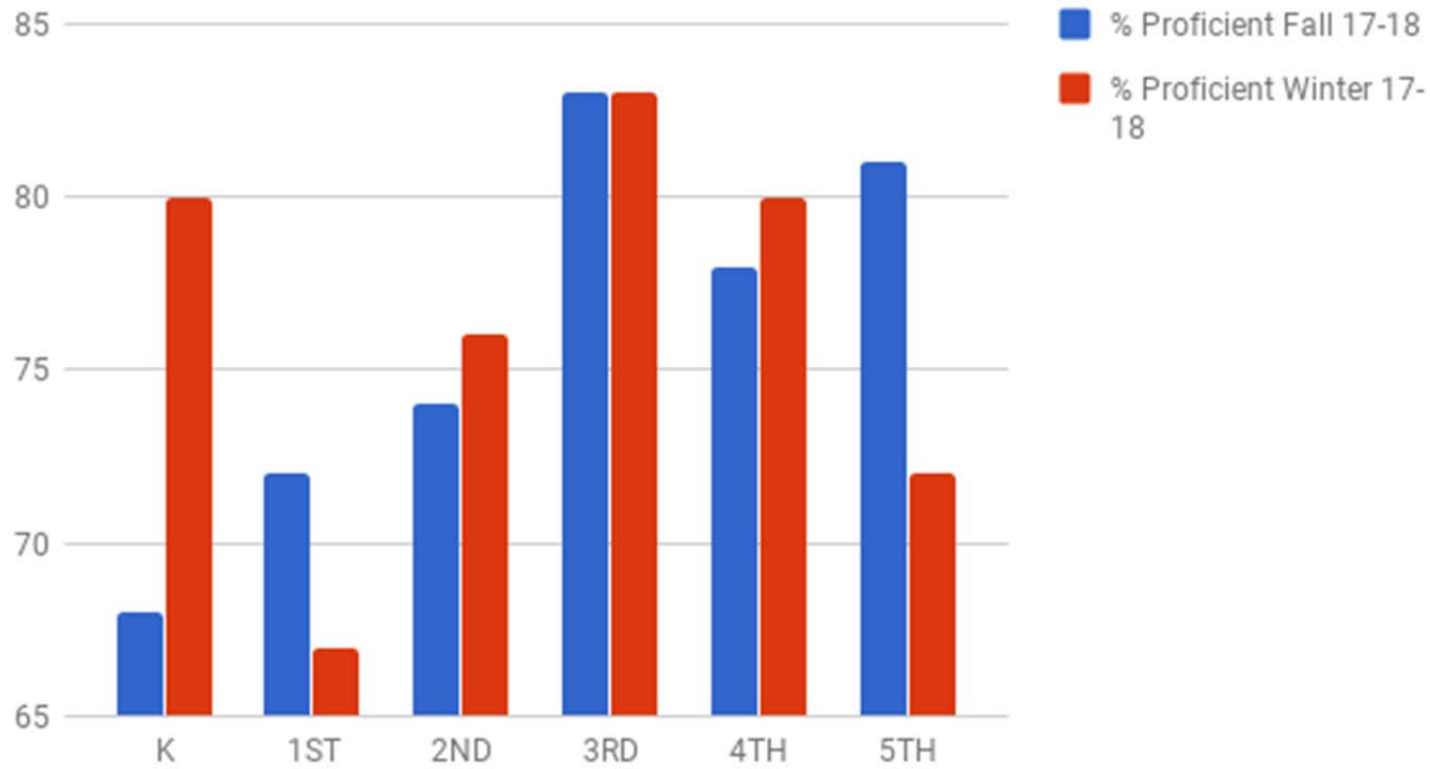

Literacy DISTRICT % PROFICIENT BY GRADE

	% Proficient Fall 17-18	% Proficient Winter 17-18
K	68	80
1ST	72	67
2ND	74	76
3RD	83	83
4TH	78	80
5TH	81	72