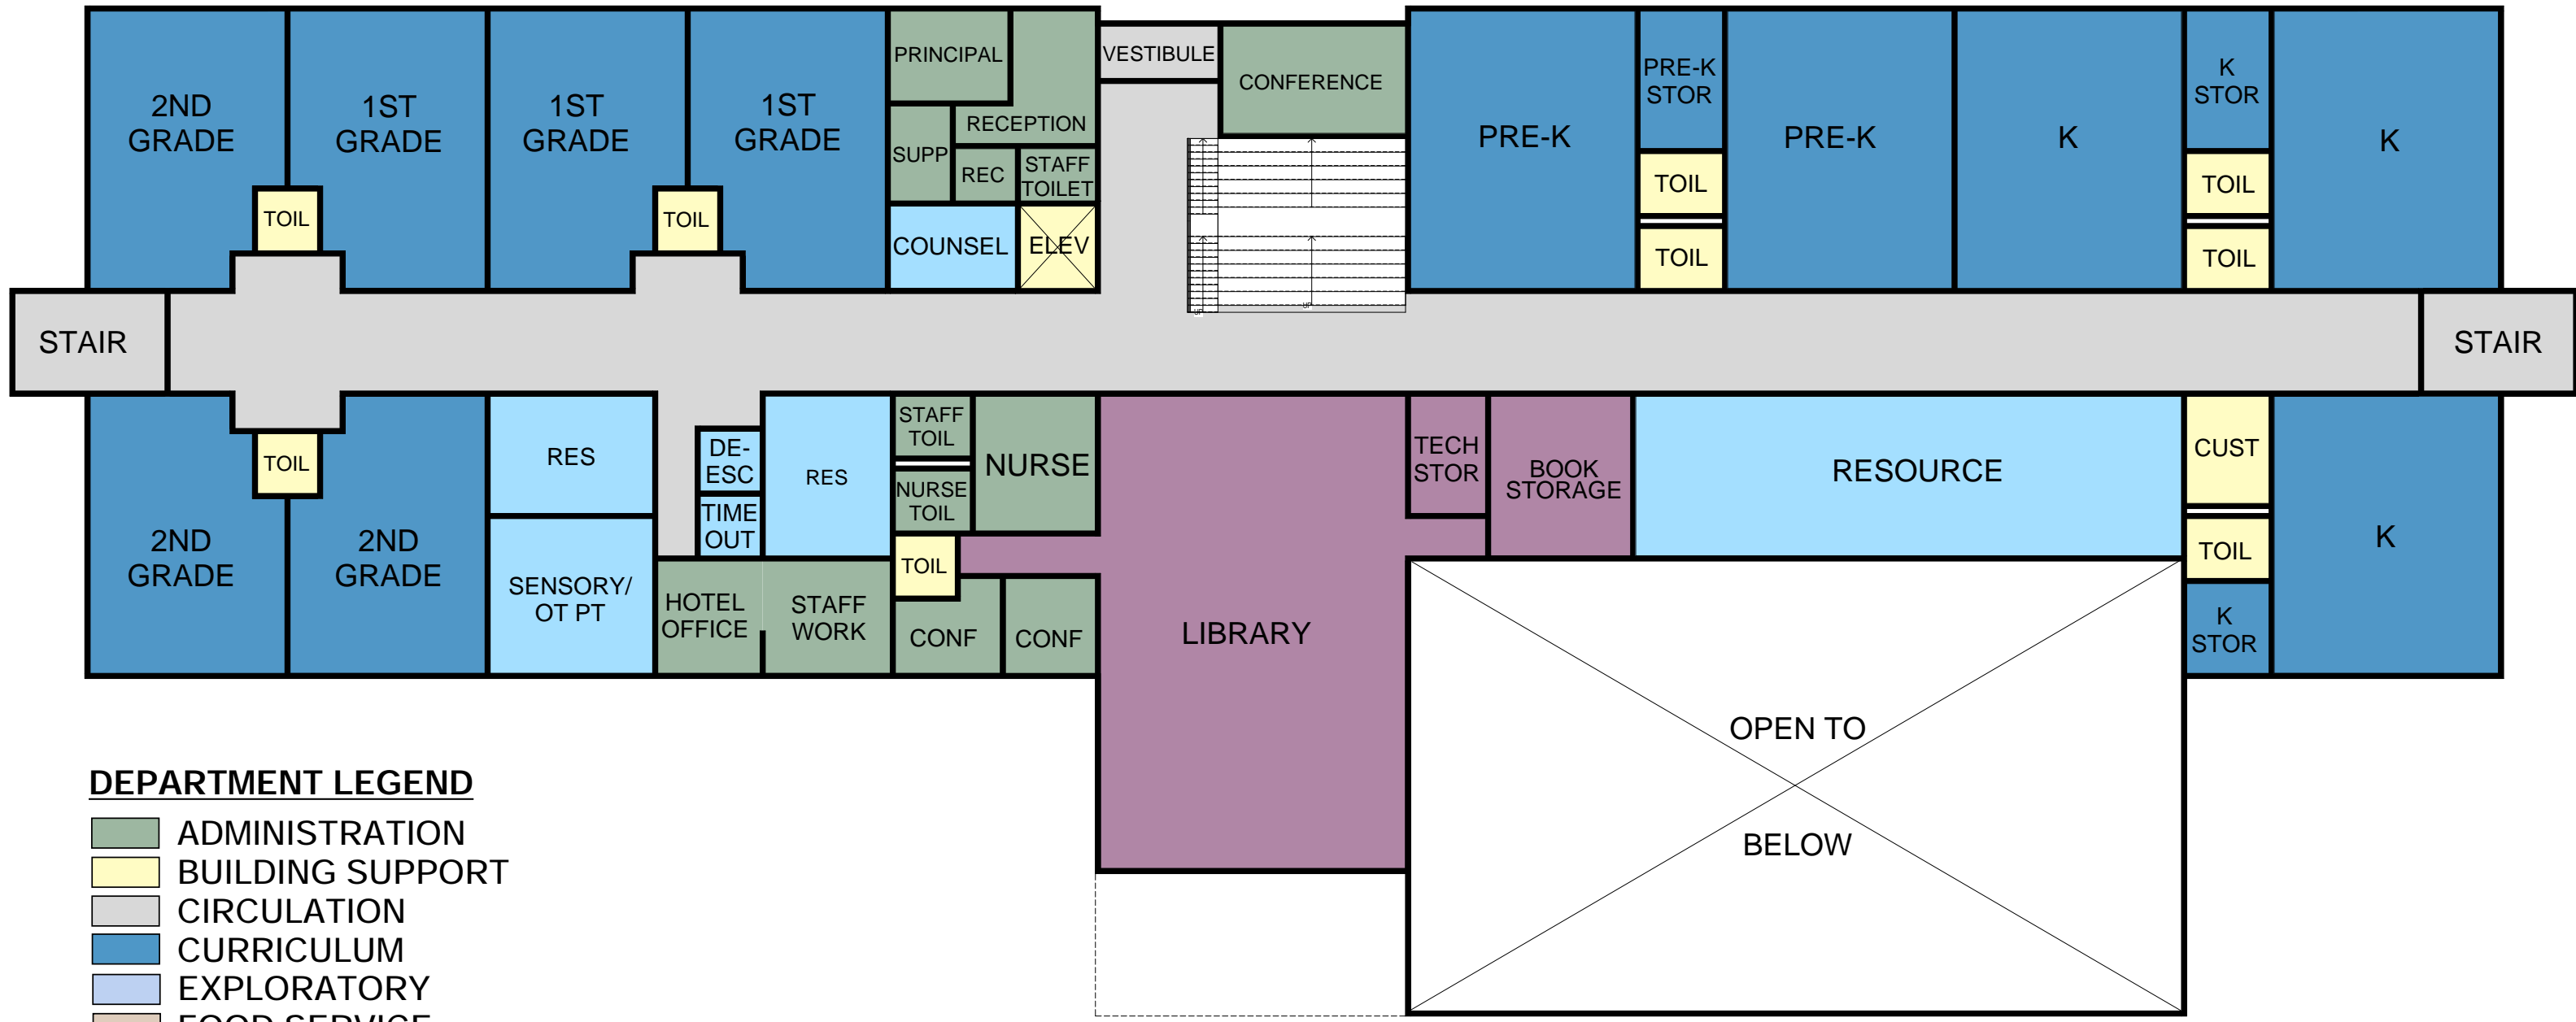

GRANT WOOD ELEMENTARY SCHOOL

VIEW FROM NORTHEAST

GRANT WOOD ELEMENTARY SCHOOL

VIEW FROM SOUTHWEST

GRANT WOOD ELEMENTARY SCHOOL

FIRST FLOOR PLAN

DEPARTMENT LEGEND

- ADMINISTRATION
- BUILDING SUPPORT
- CIRCULATION
- CURRICULUM
- EXPLORATORY
- FOOD SERVICE
- MEDIA CENTER
- PHYSICAL EDUCATION
- STUDENT SERVICES

GRANT WOOD ELEMENTARY SCHOOL

LOWER LEVEL PLAN

Bettendorf
Community
School District

DEPARTMENT LEGEND

- ADMINISTRATION
- BUILDING SUPPORT
- CIRCULATION
- CURRICULUM
- EXPLORATORY
- FOOD SERVICE
- MEDIA CENTER
- PHYSICAL EDUCATION
- STUDENT SERVICES