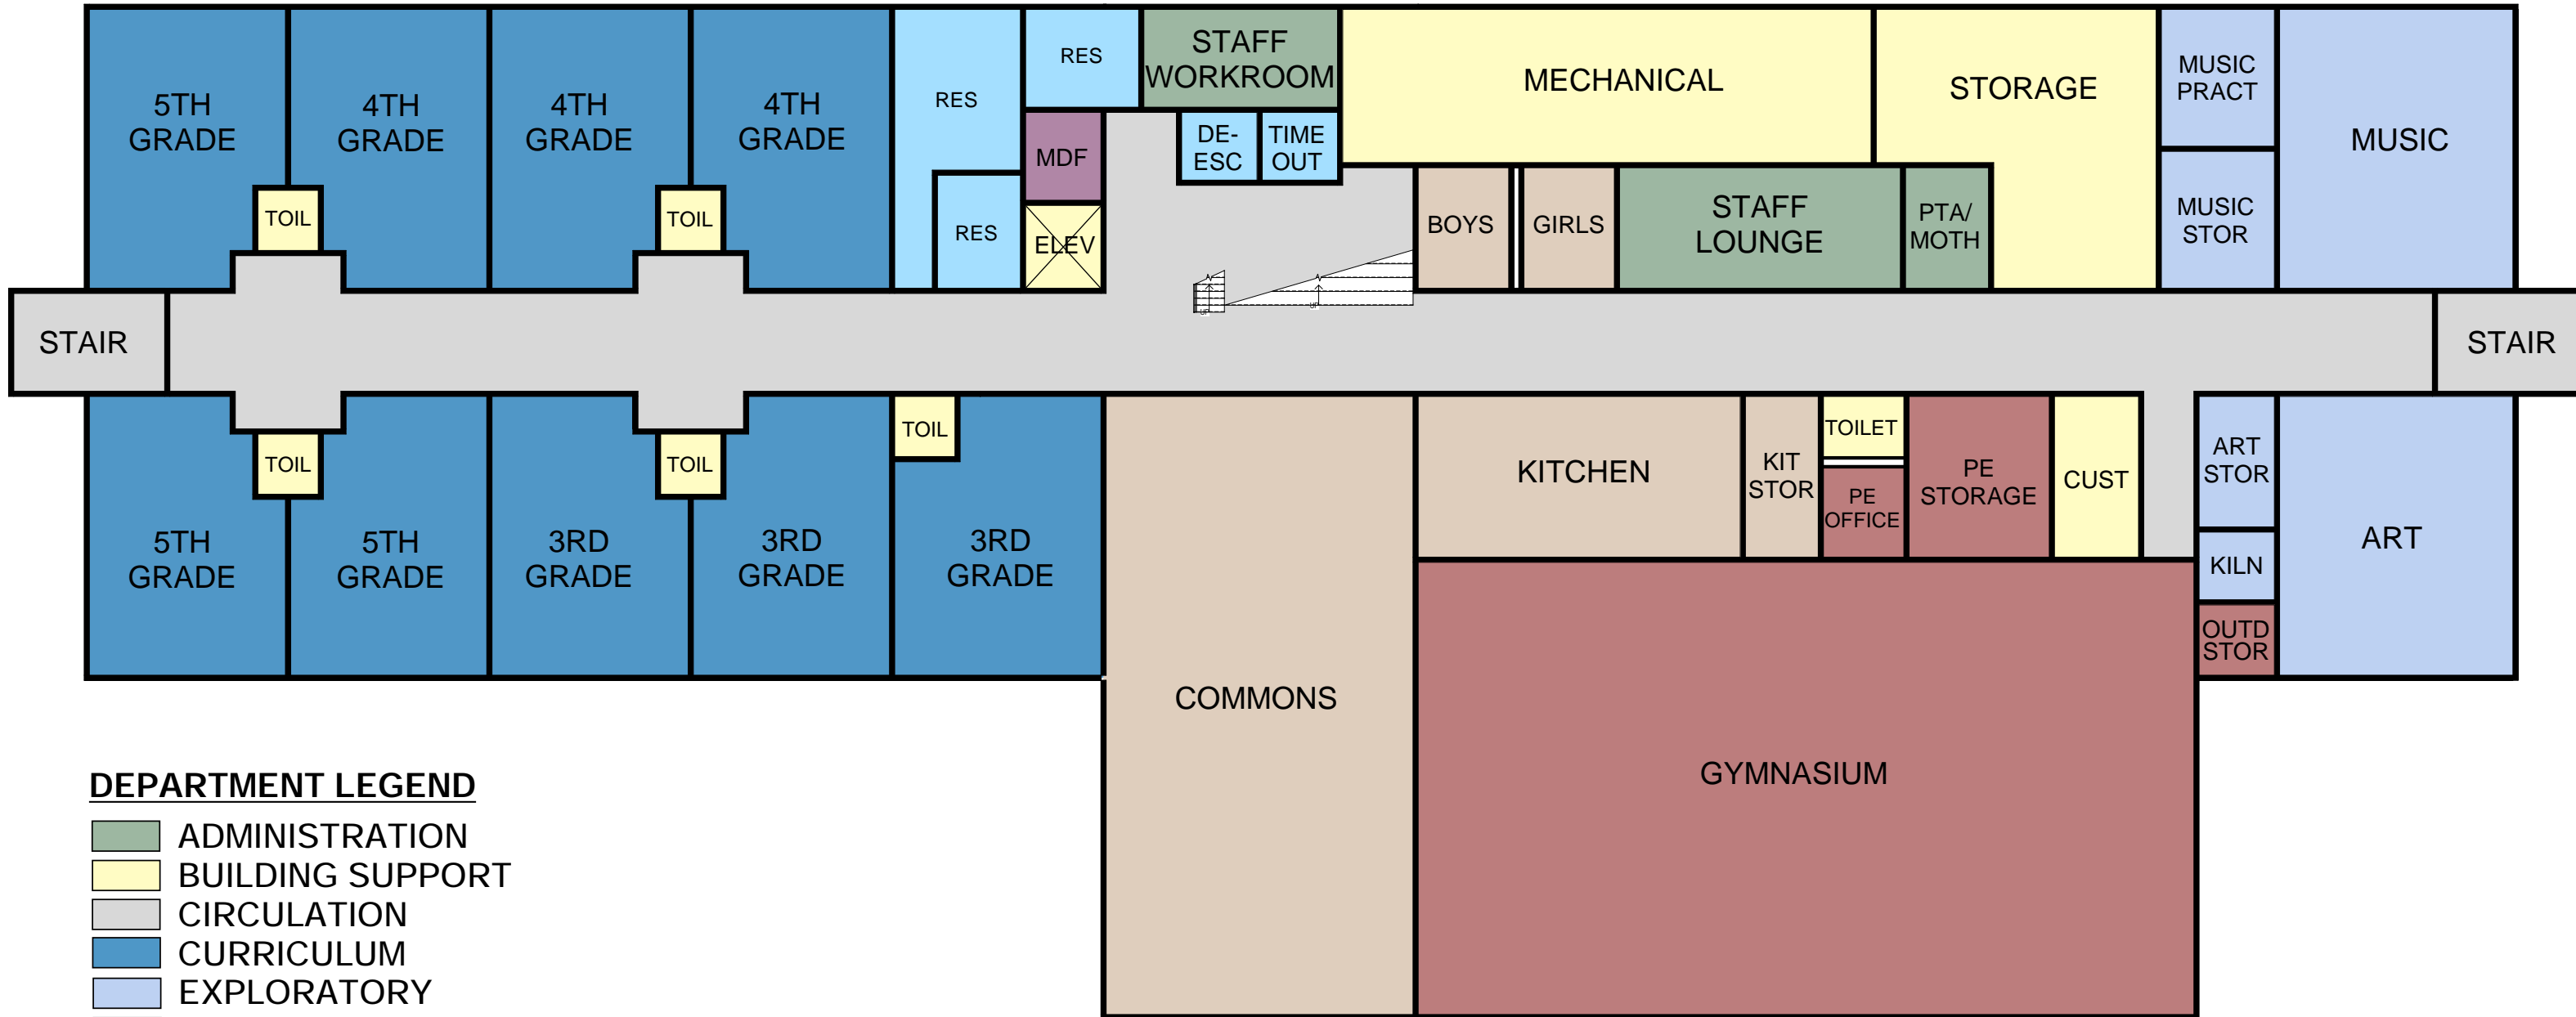

GRANT WOOD ELEMENTARY SCHOOL

VIEW FROM NORTHEAST

GRANT WOOD ELEMENTARY SCHOOL

VIEW FROM SOUTHWEST

GRANT WOOD ELEMENTARY SCHOOL

FIRST FLOOR PLAN

DEPARTMENT LEGEND

- ADMINISTRATION
- BUILDING SUPPORT
- CIRCULATION
- CURRICULUM
- EXPLORATORY
- FOOD SERVICE
- MEDIA CENTER
- PHYSICAL EDUCATION
- STUDENT SERVICES

GRANT WOOD ELEMENTARY SCHOOL

LOWER LEVEL PLAN

Bettendorf
Community
School District

DEPARTMENT LEGEND

- ADMINISTRATION
- BUILDING SUPPORT
- CIRCULATION
- CURRICULUM
- EXPLORATORY
- FOOD SERVICE
- MEDIA CENTER
- PHYSICAL EDUCATION
- STUDENT SERVICES