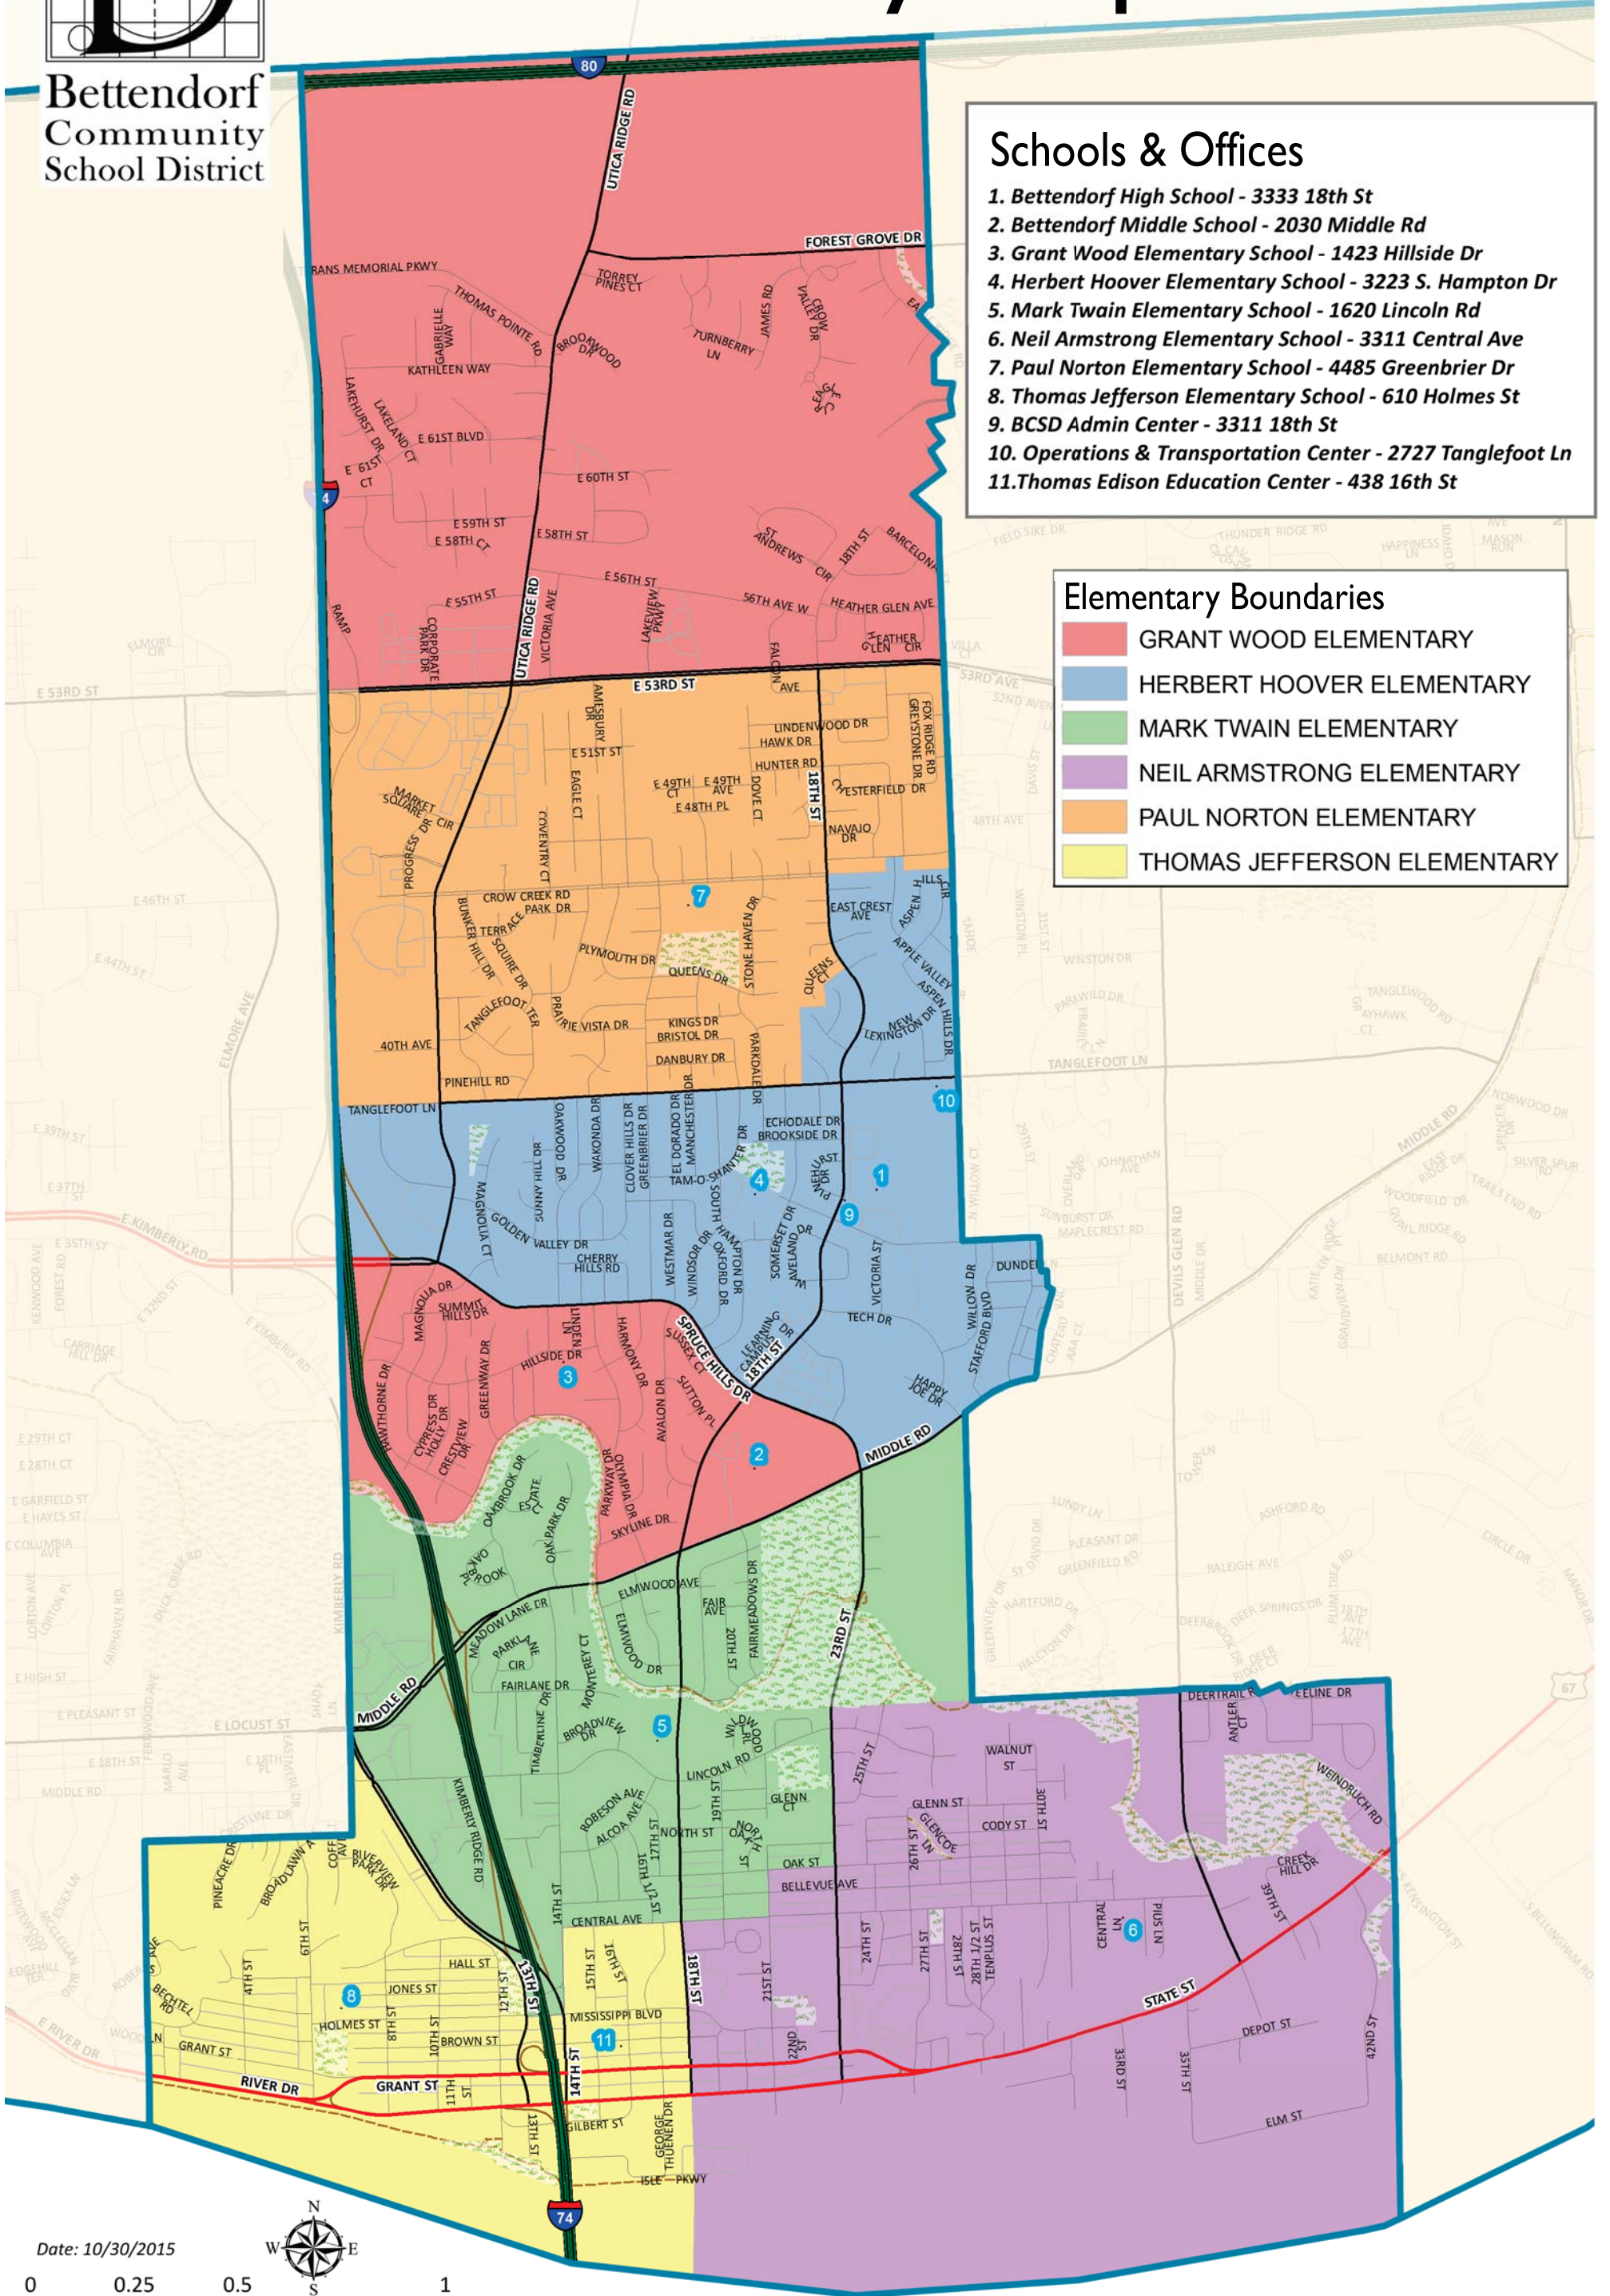

**Bettendorf
Community
School District**

Boundary Map

Schools & Offices

1. Bettendorf High School - 3333 18th St
2. Bettendorf Middle School - 2030 Middle Rd
3. Grant Wood Elementary School - 1423 Hillside Dr
4. Herbert Hoover Elementary School - 3223 S. Hampton Dr
5. Mark Twain Elementary School - 1620 Lincoln Rd
6. Neil Armstrong Elementary School - 3311 Central Ave
7. Paul Norton Elementary School - 4485 Greenbrier Dr
8. Thomas Jefferson Elementary School - 610 Holmes St
9. BCSD Admin Center - 3311 18th St
10. Operations & Transportation Center - 2727 Tanglefoot Ln
11. Thomas Edison Education Center - 438 16th St

Elementary Boundaries

- GRANT WOOD ELEMENTARY
- HERBERT HOOVER ELEMENTARY
- MARK TWAIN ELEMENTARY
- NEIL ARMSTRONG ELEMENTARY
- PAUL NORTON ELEMENTARY
- THOMAS JEFFERSON ELEMENTARY

Date: 10/30/2015

0 0.25 0.5 1

Miles