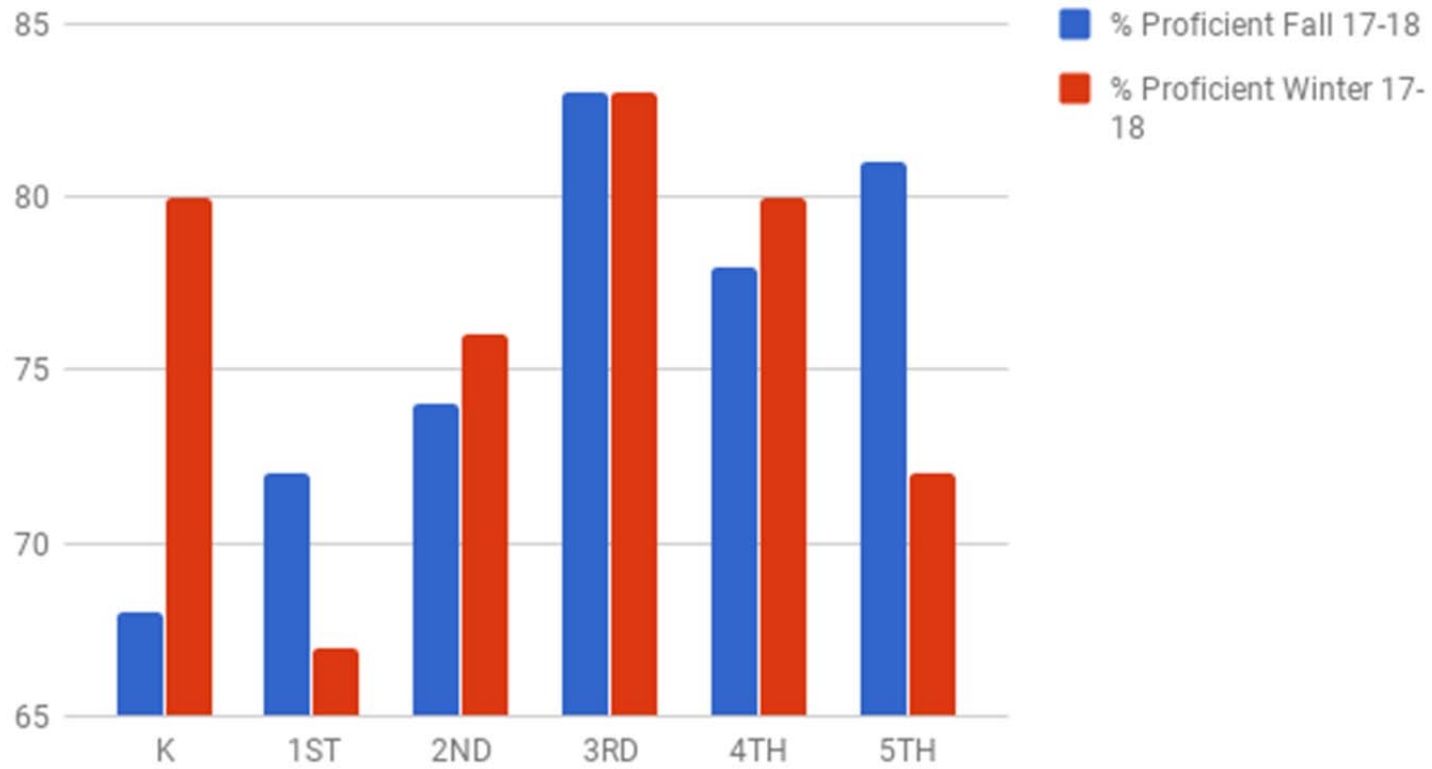

Literacy DISTRICT % PROFICIENT BY GRADE

	% Proficient Fall 17-18	% Proficient Winter 17-18
K	68	80
1ST	72	67
2ND	74	76
3RD	83	83
4TH	78	80
5TH	81	72