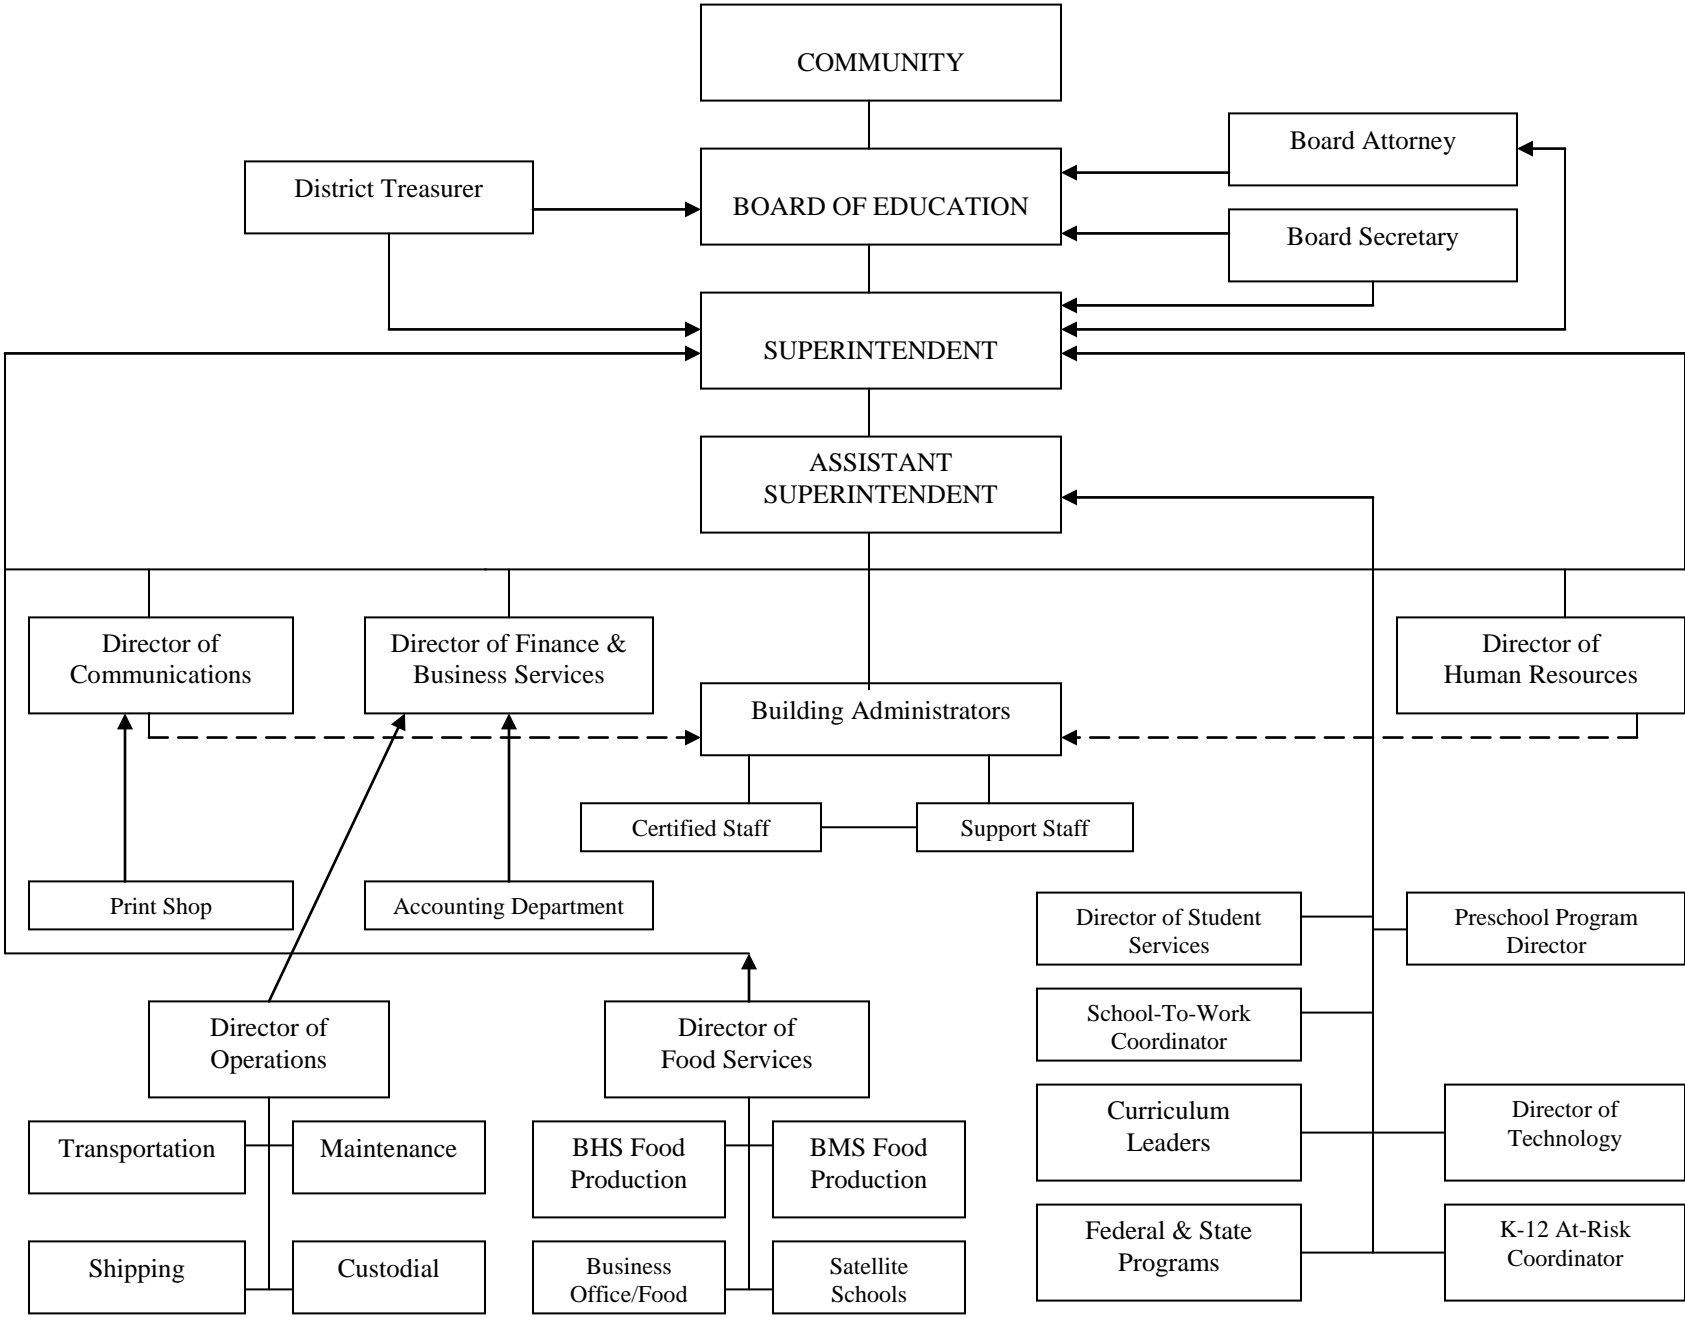

# Organizational Chart

Bettendorf Community School District  
BOARD POLICY - 301E ● ORGANIZATIONAL CHART

*Revised: February 17, 2003  
November 21, 2005  
June 19, 2006  
August 1, 2011*

*Reapproved: February 17, 2003  
November 21, 2005  
June 19, 2006  
February 1, 2010  
August 1, 2011*